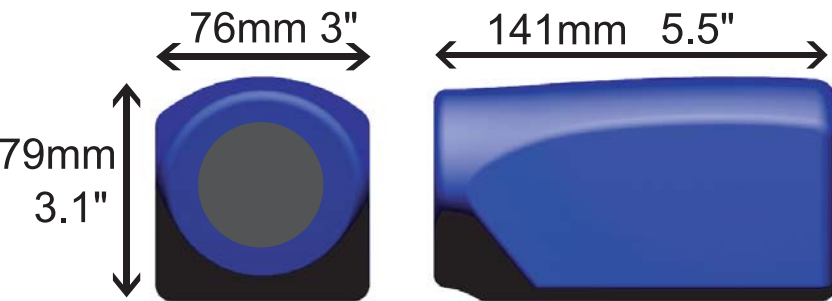

Cookie

**BLACK
BOX**

CX7

The new BlackBox CX7

This camera enclosure has been designed with feedback from our many BlackBox users.

- The BBCX7 is both a side or top mount box.
- You can open the LCD screen without taking the camera out of the box.
- You can access the rear ports, AV out and HDMI without removing your camera.
- The BBCX7 is a super snug fit.
- The BBCX7 mounts straight to your Flatlock with the CX7 plate.

TOP OR SIDE MOUNT

ACCESS ALL FEATURES